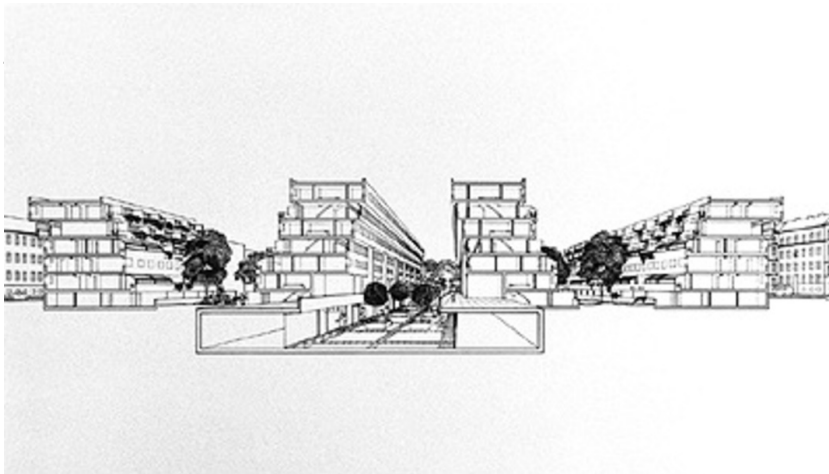

He designed a central, north-south oriented main axis that cuts through the area as a pedestrian street. Public and private activity are constantly interwoven in this street, which functions as shopping street, playground and market square. Since the apartment complex comprises several Gründerzeit blocks, the pedestrian street also serves as a connector between the existing arterials, and provides access to the green areas within the development. Access to the apartments is either directly via the pedestrian street or via arcades, in order to extend the communal street space even further.

Bauherrschaft: Stadt Wien

Tragwerksplanung: Viktor Stehno

Funktion: Wohnbauten

Planung: 1974

Ausführung: 1976 - 1980

Wohnanlage 'Wohnen Morgen'

Grundriss

Wohnanlage 'Wohnen Morgen'

Lageplan

Schnittperspektive