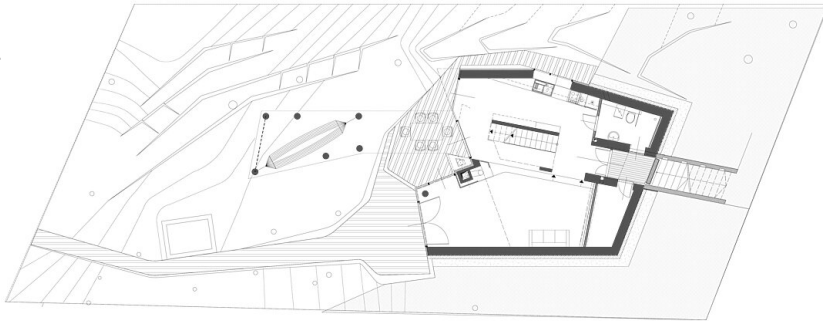

© Zoltán Brezina

The spaces of the house follow the archetype of the small Balaton-region summer houses. On the ground floor we have continuous spaces for an elegant social life: from the garden over the living room into the dining room. On the first floor we designed small bedrooms and a bigger playing room on the peak of the house. The house stands on the edge of a small forest, between high trees. These were the inspiration points of our design: the house follows the situation of those trees, and besides it adapts to the differences in the levels of the surface. The legs of the house have the direct formal connection with the environment. The house has a particular atmosphere for living, in the rain, as well as in the hottest days of the summer. Under the design process we cooperated with landscape architects, we had a vision of an open house, living around the fireplace. The rooms are oriented to the lake view, and on the first floor, at the end of the neck its possible to study the small animals of the trees, or its a good place for kids for playing. Under this part, there is the resting area, and the dining zone. The interior follows the dynamic character of the exterior's form. We were looking for simple materials that can be used also in the interior, as in the exterior or in the garden. (architects' text)

Funktion: Einfamilienhaus

Planung: 2006 - 2007
Ausführung: 2007 - 2008

Grundstücksfläche: 480 m²
Bruttogeschossfläche: 157 m²
Nutzfläche: 122 m²
Bebaute Fläche: 72 m²

PUBLIKATIONEN

Magyar Épít?m?vészeti 2009/3

© munkacsoport.net

© munkacsoport.net

Single-family house by the Balaton

lower level plan

upper level plan

section