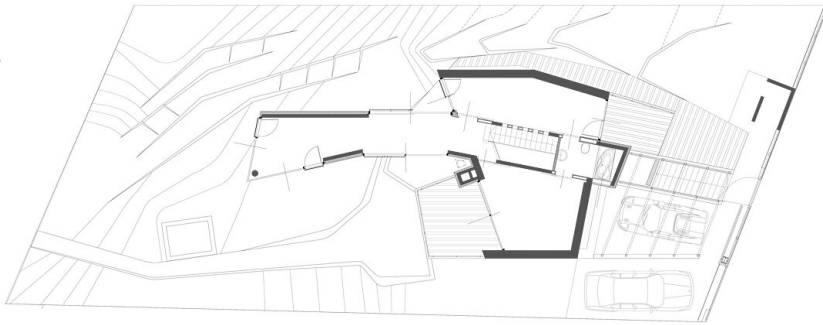

© Zoltán Brezina

The spaces of the house follow the archetype of the small Balaton-region summer houses. On the ground floor we have continuous spaces for an elegant social life: from the garden over the living room into the dining room. On the first floor we designed small bedrooms and a bigger playing room on the peak of the house. The house stands on the edge of a small forest, between high trees. These were the inspiration points of our design: the house follows the situation of those trees, and besides it adapts to the differences in the levels of the surface. The legs of the house have the direct formal connection with the environment. The house has a particular atmosphere for living, in the rain, as well as in the hottest days of the summer. Under the design process we cooperated with landscape architects, we had a vision of an open house, living around the fireplace. The rooms are oriented to the lake view, and on the first floor, at the end of the neck its possible to study the small animals of the trees, or its a good place for kids for playing. Under this part, there is the resting area, and the dining zone. The interior follows the dynamic character of the exterior's form. We were looking for simple materials that can be used also in the interior, as in the exterior or in the garden. (architects' text)

© munkacsoport.net

© munkacsoport.net

Single-family house by the Balaton

lower level plan

upper level plan

section