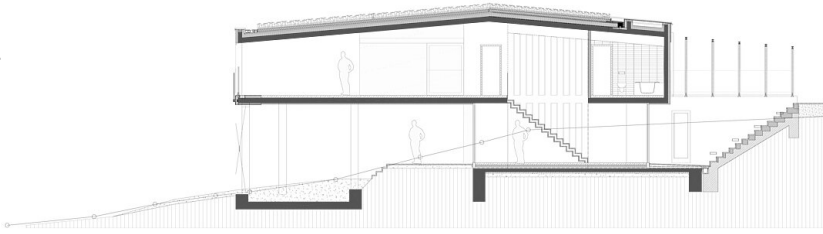

© Zoltán Brezina

The spaces of the house follow the archetype of the small Balaton-region summer houses. On the ground floor we have continuous spaces for an elegant social life: from the garden over the living room into the dining room. On the first floor we designed small bedrooms and a bigger playing room on the peak of the house. The house stands on the edge of a small forest, between high trees. These were the inspiration points of our design: the house follows the situation of those trees, and besides it adapts to the differences in the levels of the surface. The legs of the house have the direct formal connection with the environment. The house has a particular atmosphere for living, in the rain, as well as in the hottest days of the summer. Under the design process we cooperated with landscape architects, we had a vision of an open house, living around the fireplace. The rooms are oriented to the lake view, and on the first floor, at the end of the neck its possible to study the small animals of the trees, or its a good place for kids for playing. Under this part, there is the resting area, and the dining zone. The interior follows the dynamic character of the exterior's form. We were looking for simple materials that can be used also in the interior, as in the exterior or in the garden. (architects' text)

© munkacsoport.net

© munkacsoport.net

Single-family house by the Balaton

lower level plan

upper level plan

section