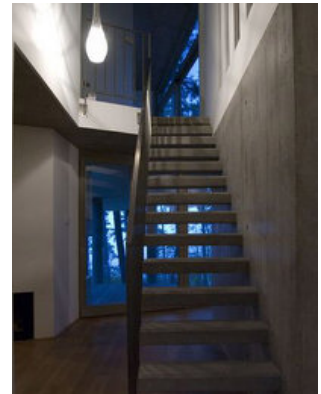

© munkacsoport.net