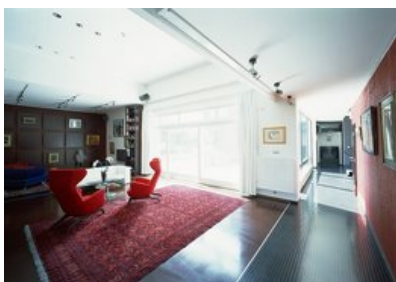

© Gábor Máté