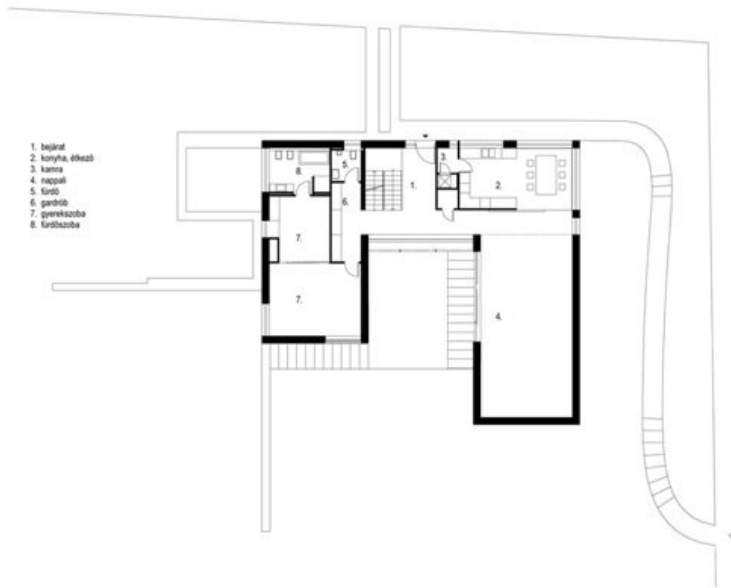

The building has an introverted attitude to its enviroment. The house is faced to the courtyard but opens one side towards the forest. Hiding from the street, it gives the picture of a single storey house, though it is two-three storied in the inside. The inner and external formations are in close connection as the U-shaped form and the diagonal plan of the roof are permanently determine the inner space. The garden is separated into two distinct parts – the courtyard hides a Japaneese garden while the lowest floor is enclosed by a crater-shaped rockery. (according to architect's text)

Landschaftsarchitektur: Garden 2000 Kft

örtliche Bauaufsicht: József Titz

Fotografie: Gábor Máté

Interior design - Nóra Takács

Funktion: Einfamilienhaus

Fertigstellung: 2006

© Gábor Máté

© Gábor Máté

© Gábor Máté

Black U

Black U

1. dolgozószoba
2. nappali helyre
3. mosdó
4. kácsolás
5. hálószoba
6. fürdő
7. garabó
8. hálószoba