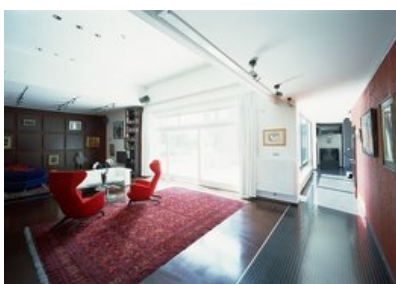

© Gábor Máté