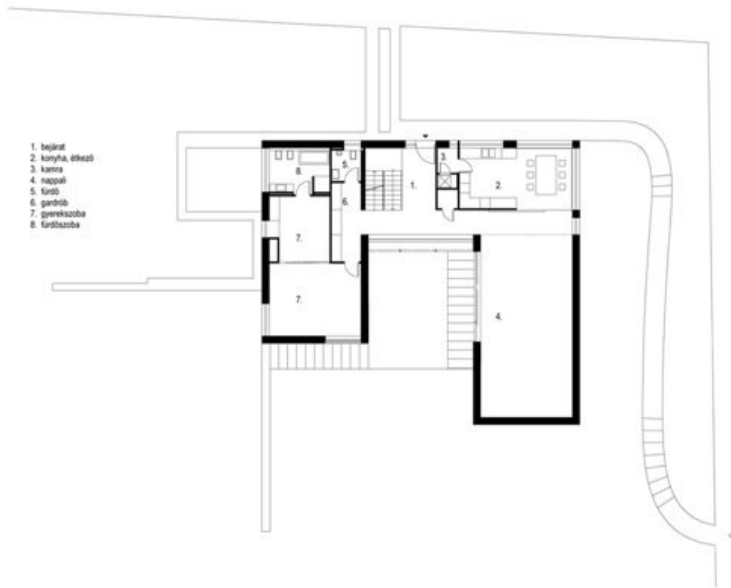

The building has an introverted attitude to its environment. The house is faced to the courtyard but opens one side towards the forest. Hiding from the street, it gives the picture of a single storey house, though it is two-three storied in the inside. The inner and external formations are in close connection as the U-shaped form and the diagonal plan of the roof are permanently determine the inner space. The garden is separated into two distinct parts – the courtyard hides a Japanese garden while the lowest floor is enclosed by a crater-shaped rockery. (according to architect's text)

Landschaftsarchitektur: Garden 2000 Kft

örtliche Bauaufsicht: József Titz

Fotografie: Gábor Máté

Interior design - Nóra Takács

Funktion: Einfamilienhaus

Fertigstellung: 2006

© Gábor Máté

© Gábor Máté

© Gábor Máté

Black U

Black U

1. dolgozószoba
2. nappali helyre
3. mosdó
4. kácsolás
5. hálószoba
6. fürdő
7. garabó
8. hálószoba