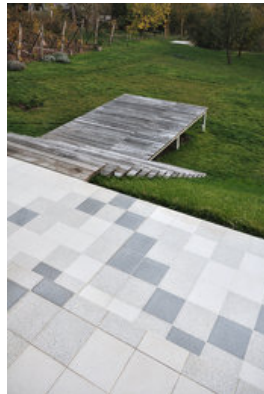

© Bernd Steinhuber