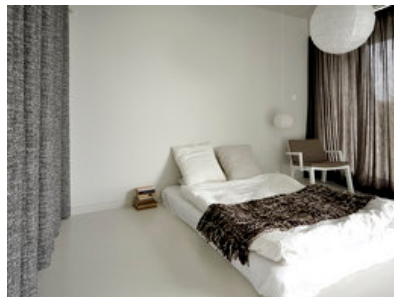

© Bernd Steinhuber