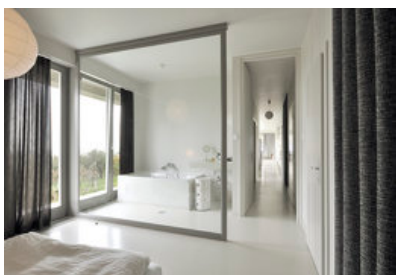

© Bernd Steinhuber