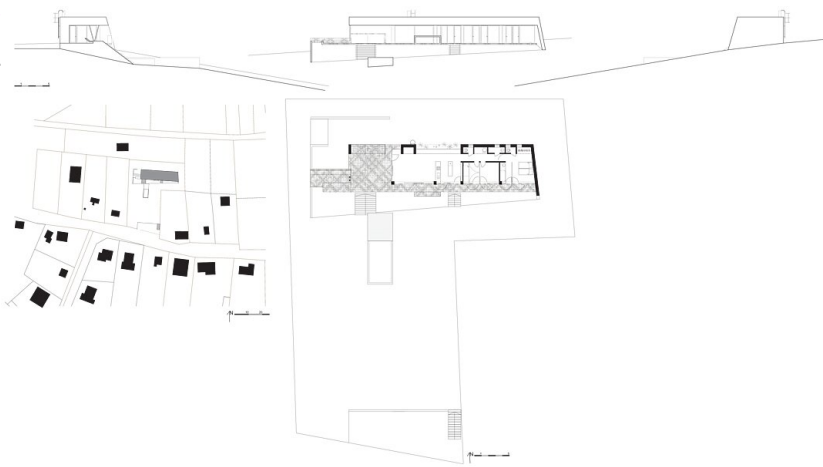

## Casa CV

Alsóörs, Ungarn

© Bernd Steinhuber

A hill in Alsóörs. An elongated white structure.

A disruption in the homogeneity of the surroundings. One can feel the interaction between the familiar bulk and the individual unfamiliar. probably one feels that the form bonds with the surroundings. The linear ridge of the hill lying behind, the wooded hillside. The house. The same proportions. Graded. The house unites with the „Grand“. Accounts for what „always“ has been here. Incidentally, the form is inspired by the traditional, drawn-out architecture of the pannonian space and interprets the needs of time, place and the user´s character. There is no interior, no exterior, just one moving and living deck. One lives in the landscape. Connected with the lake, the blooming trees, the vineyards, the sparkling lights in the night. To see all this unhindered at any time and to preserve the tree population, the living deck has to be situated above the existing terrain. The roof and the living deck are raised, the space around opens out similarly. On a sharp edge which joins the spots where the structure strikes the terrain.

floor plan, elevations