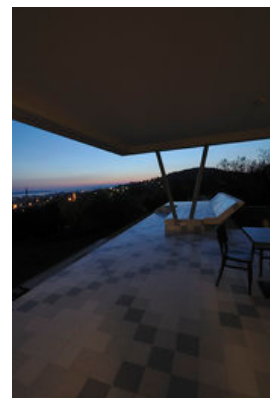

© Bernd Steinhuber